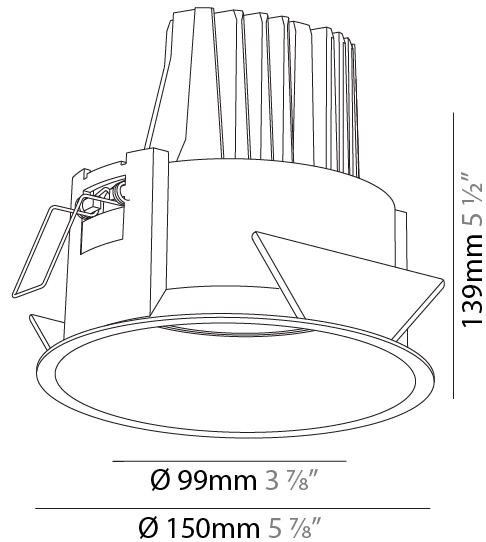

GENERAL

Series: Mechaniq Round Deep
Brand: Prolicht
Division: Architectural
Mounting Type: Recessed
Mounting Location: Ceiling
Subcategory: Downlight

PHYSICAL

Shape: Round
Diameter (mm): 150
Diameter (in): 5 7/8
Height (mm): 139
Height (in): 5 1/2
Ceiling Thickness (mm): 10 / 12.5 / 15
Ceiling Thickness (in): 3/8 or 1/2 or 9/16
Min. Recessing Depth (mm): 160
Min. Recessing Depth (in): 6 5/16
Light Distribution: Adjustable / Downlight
Weight (kg): 0.907
Weight (lbs): 2
Fixture Finish: SSR / BKV / CWI / CRY / HAB / UFT / ITA / RUA / FTG / MYG / LOD / PUS / FRO / FUP / KIA / POP / BLS / SPG / MEY / GOH / GUM / CHC / COM / ABZ / JAG / OBR / MOS / ROR
Fixture Material: Aluminum Die Cast
Cut-out Measurements: 140mm / 5 1/2"

ELECTRICAL

Lamp Type: LED (Zhaga Standard)
Total Output Wattage (W): 26.4
Dimming: Tri-Mode (Non-Dimming and Phase Dimming (120Vac only) and 0-10V Dimming)
Driver Included: No
Driver Location: Recessed Housing
Driver Type: Constant Current - Universal
Housing: See components
Input Voltage (V): 120 - 277
Constant Current (MA): 700

LED

Number of LEDs: 1
Color Temperature (°K): 2700 / 3000 / 3500 / 4000
Max. Delivered Lumen (lm): 2960 / 3030 / 3185 / 3250
CRI: >90 CRI
Lamp Life (hrs): 50000

OPTICAL

Reflector°: 18 / 26 / 40
Adjustability: Rotational 355°, Tilt 30°

RATINGS AND CERTIFICATIONS

Certified By: Certified for North American Standards
IP rating: IP20